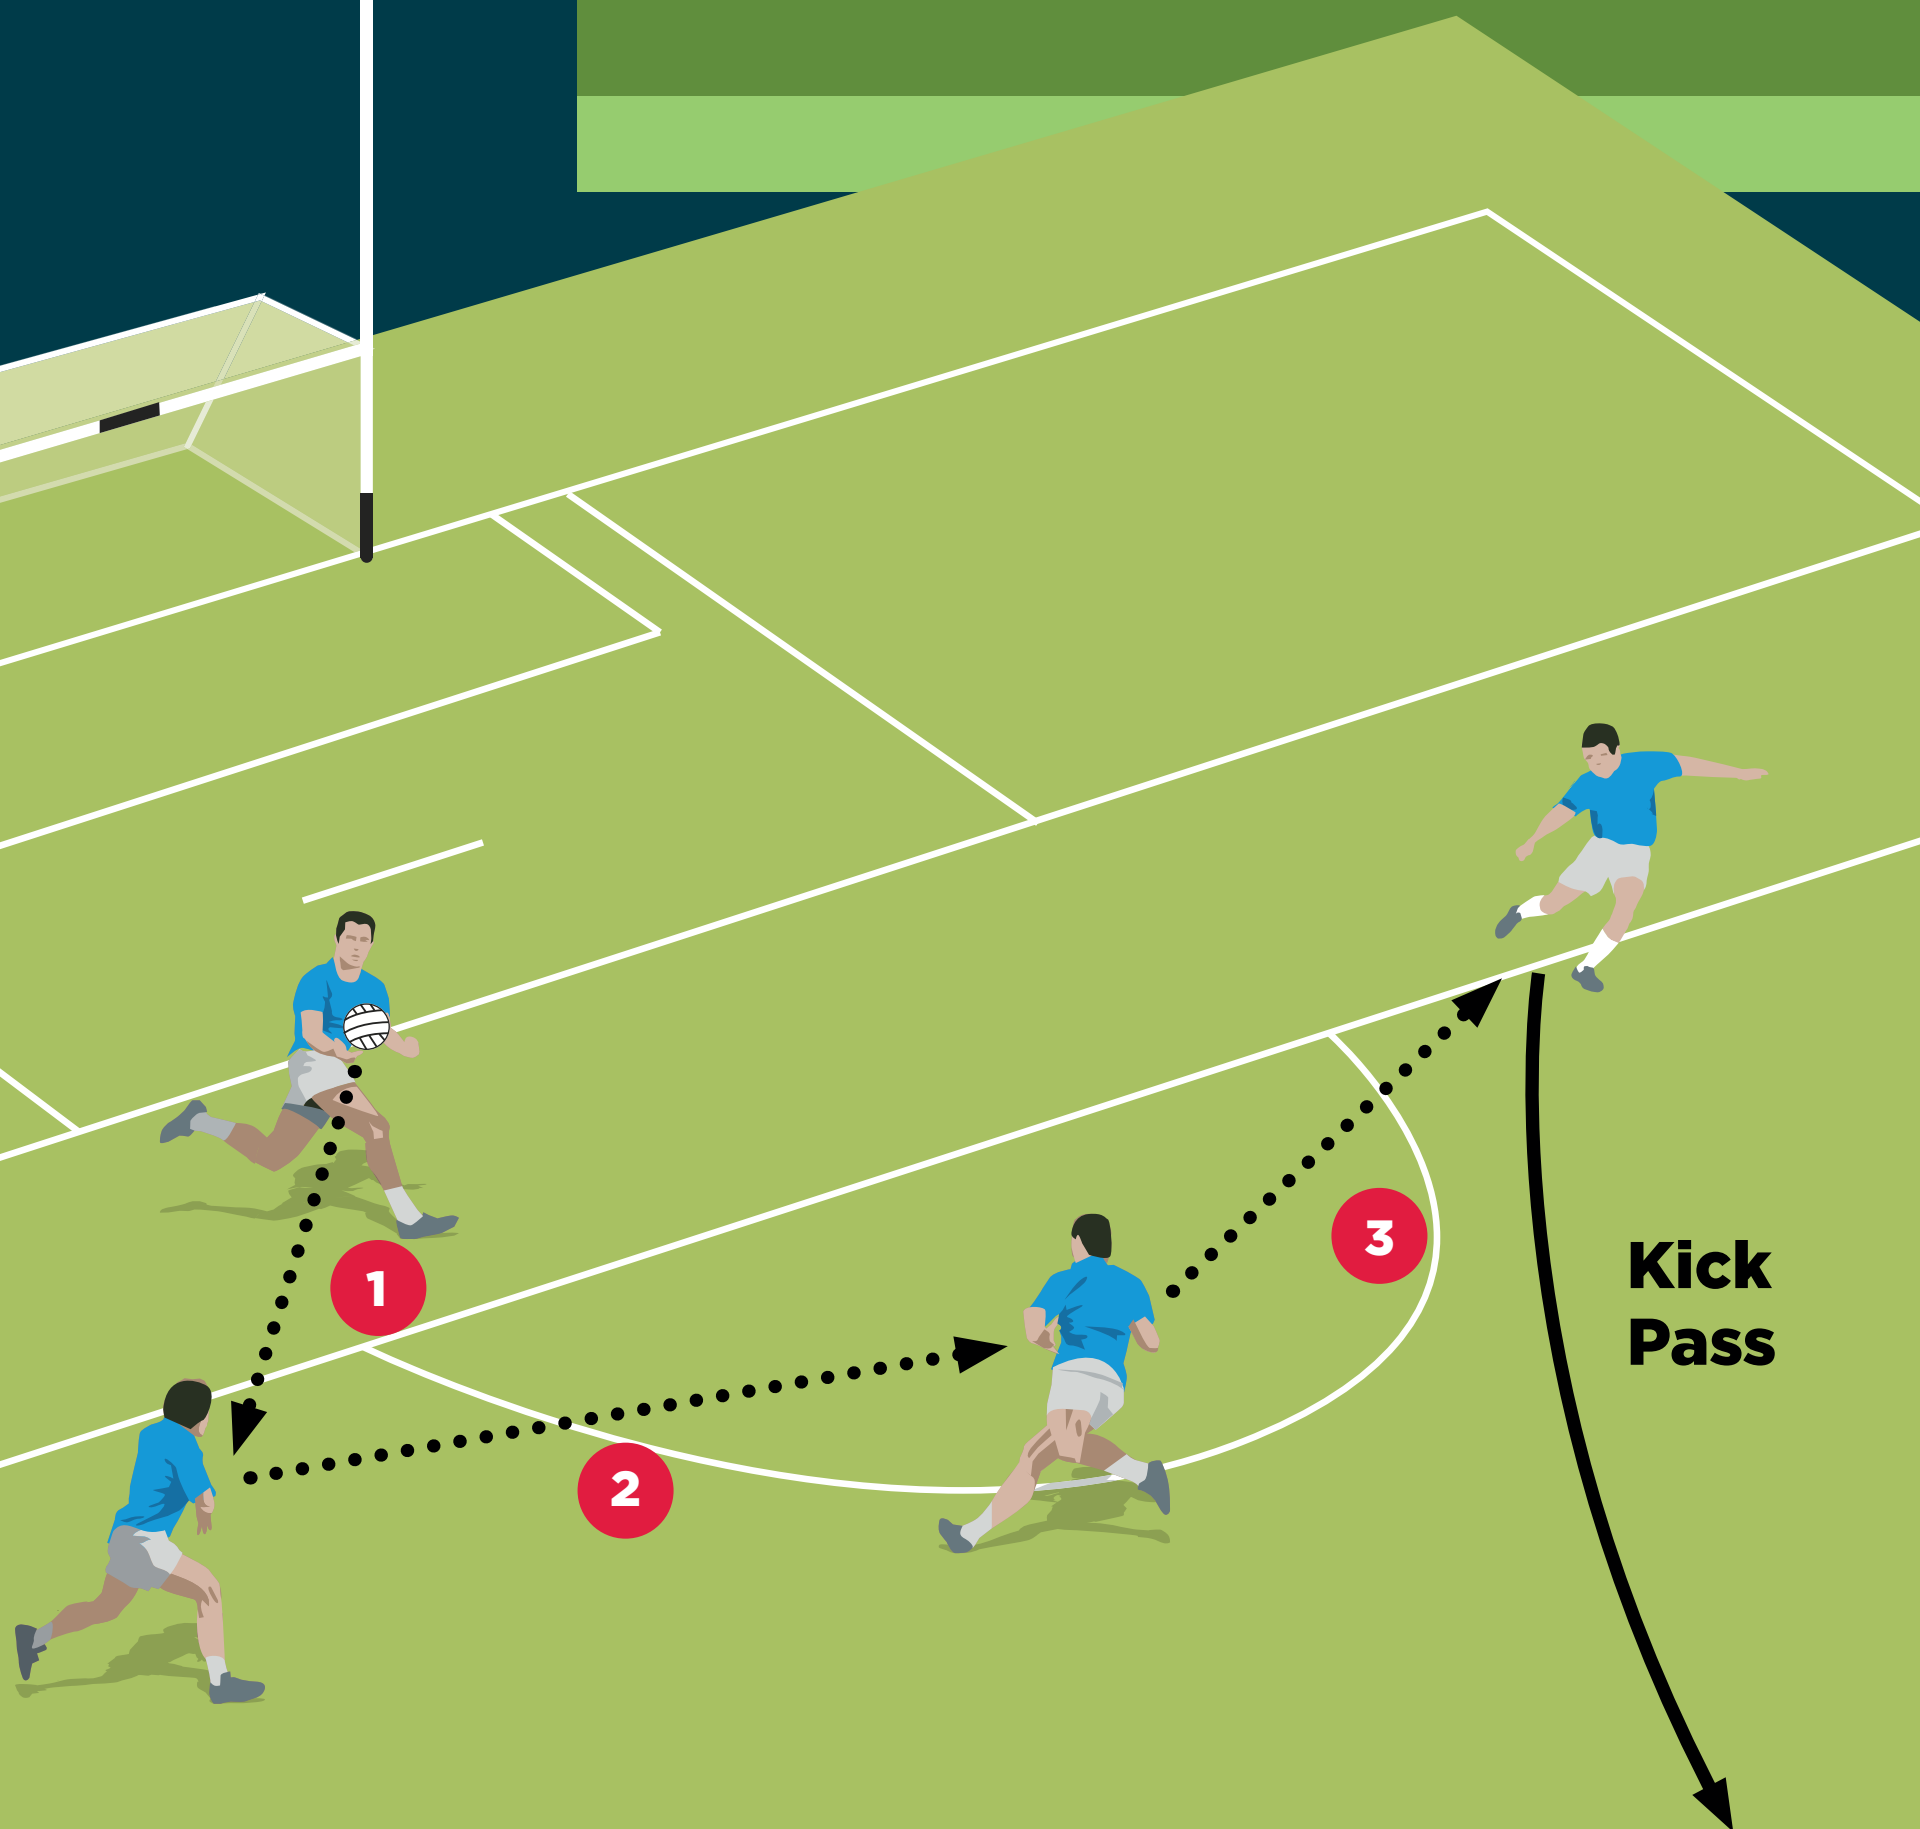

FOOTBALL

OFFICIAL GAA

EXPERIMENTAL PLAYING
RULES 2019

DECEMBER 2018

RULE 1

THE HAND PASS

To introduce a restriction of three consecutive passes of the ball with the fist or open hand by players of the team in possession.

The playing of the ball by open hand(s) or fist for the purpose of scoring a point shall not be deemed a hand pass. Once an opponent touches the ball in play, this will be considered a break in the hand pass chain.

RULE 2

THE SIDELINE KICK

The ball shall be played in a forward direction from the kick, except where the kick is inside the 20m line of the opposing team.

RULE 3

THE ADVANCED MARK

To extend the application of the Mark to the clean catching of the ball from a kick in play (i.e. not from set-play) delivered by the kicker on or beyond the opposing team's 45m line, that travels a minimum of 20 metres and without it touching the ground.

RULE 4

THE SIN BIN

To have a Penalty on the day for a Black Card Infraction by ordering off the offending player for 10 minutes in a Sin Bin.

RULE 5

THE KICK OUT

The kick-out shall be taken off the ground from a point on the part of the 20m line that forms the semi-circular arc.