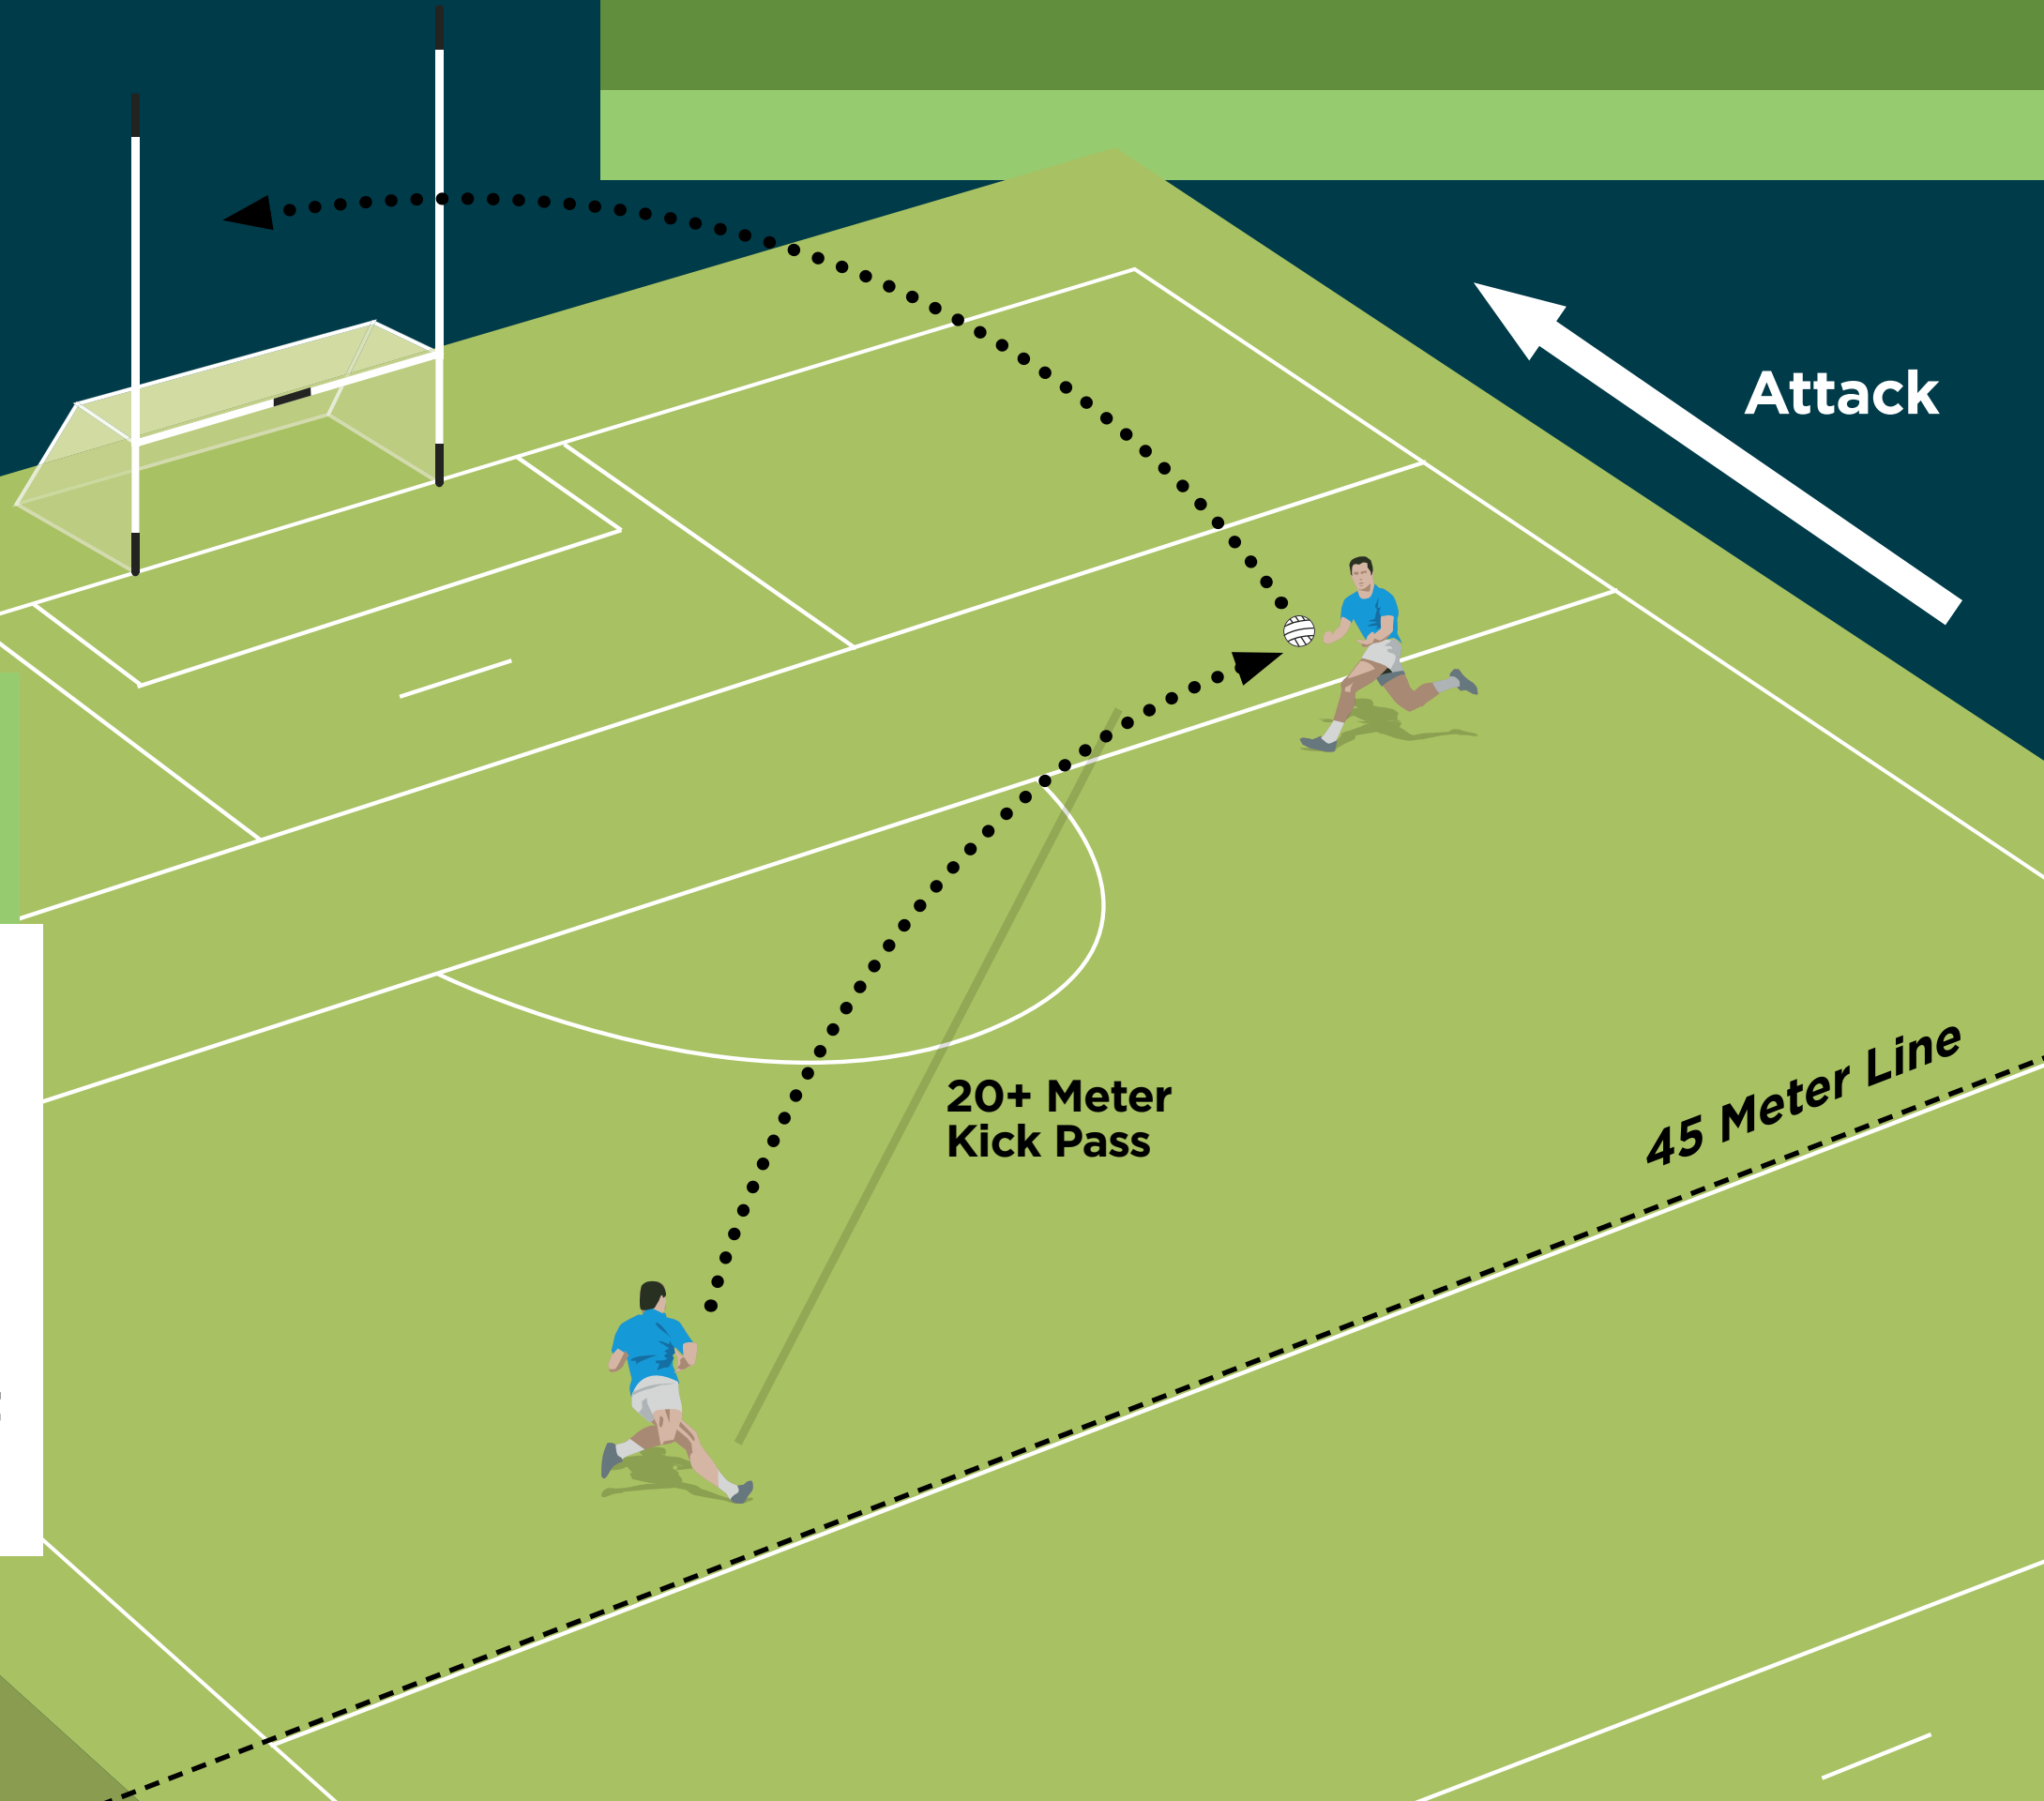

The playing of the ball by open hand(s) or fist for the purpose of scoring a point shall not be deemed a hand pass. Once an opponent touches the ball in play, this will be considered a break in the hand pass chain.

RULE 2

THE SIDELINE KICK

The ball shall be played in a forward direction from the kick, except where the kick is inside the 20m line of the opposing team.

RULE 3

THE ADVANCED MARK

To extend the application of the Mark to the clean catching of the ball from a kick in play (i.e. not from set-play) delivered by the kicker on or beyond the opposing team's 45m line, that travels a minimum of 20 metres and without it touching the ground.

RULE 4

THE SIN BIN

To have a Penalty on the day for a Black Card Infraction by ordering off the offending player for 10 minutes in a Sin Bin.

RULE 5

THE KICK OUT

The kick-out shall be taken off the ground from a point on the part of the 20m line that forms the semi-circular arc.

All players, other than the Goalkeeper (and another player if the goalkeeper is not taking the kickout) shall be outside the 20m line, outside the arc and 13m from the ball until it has been kicked.