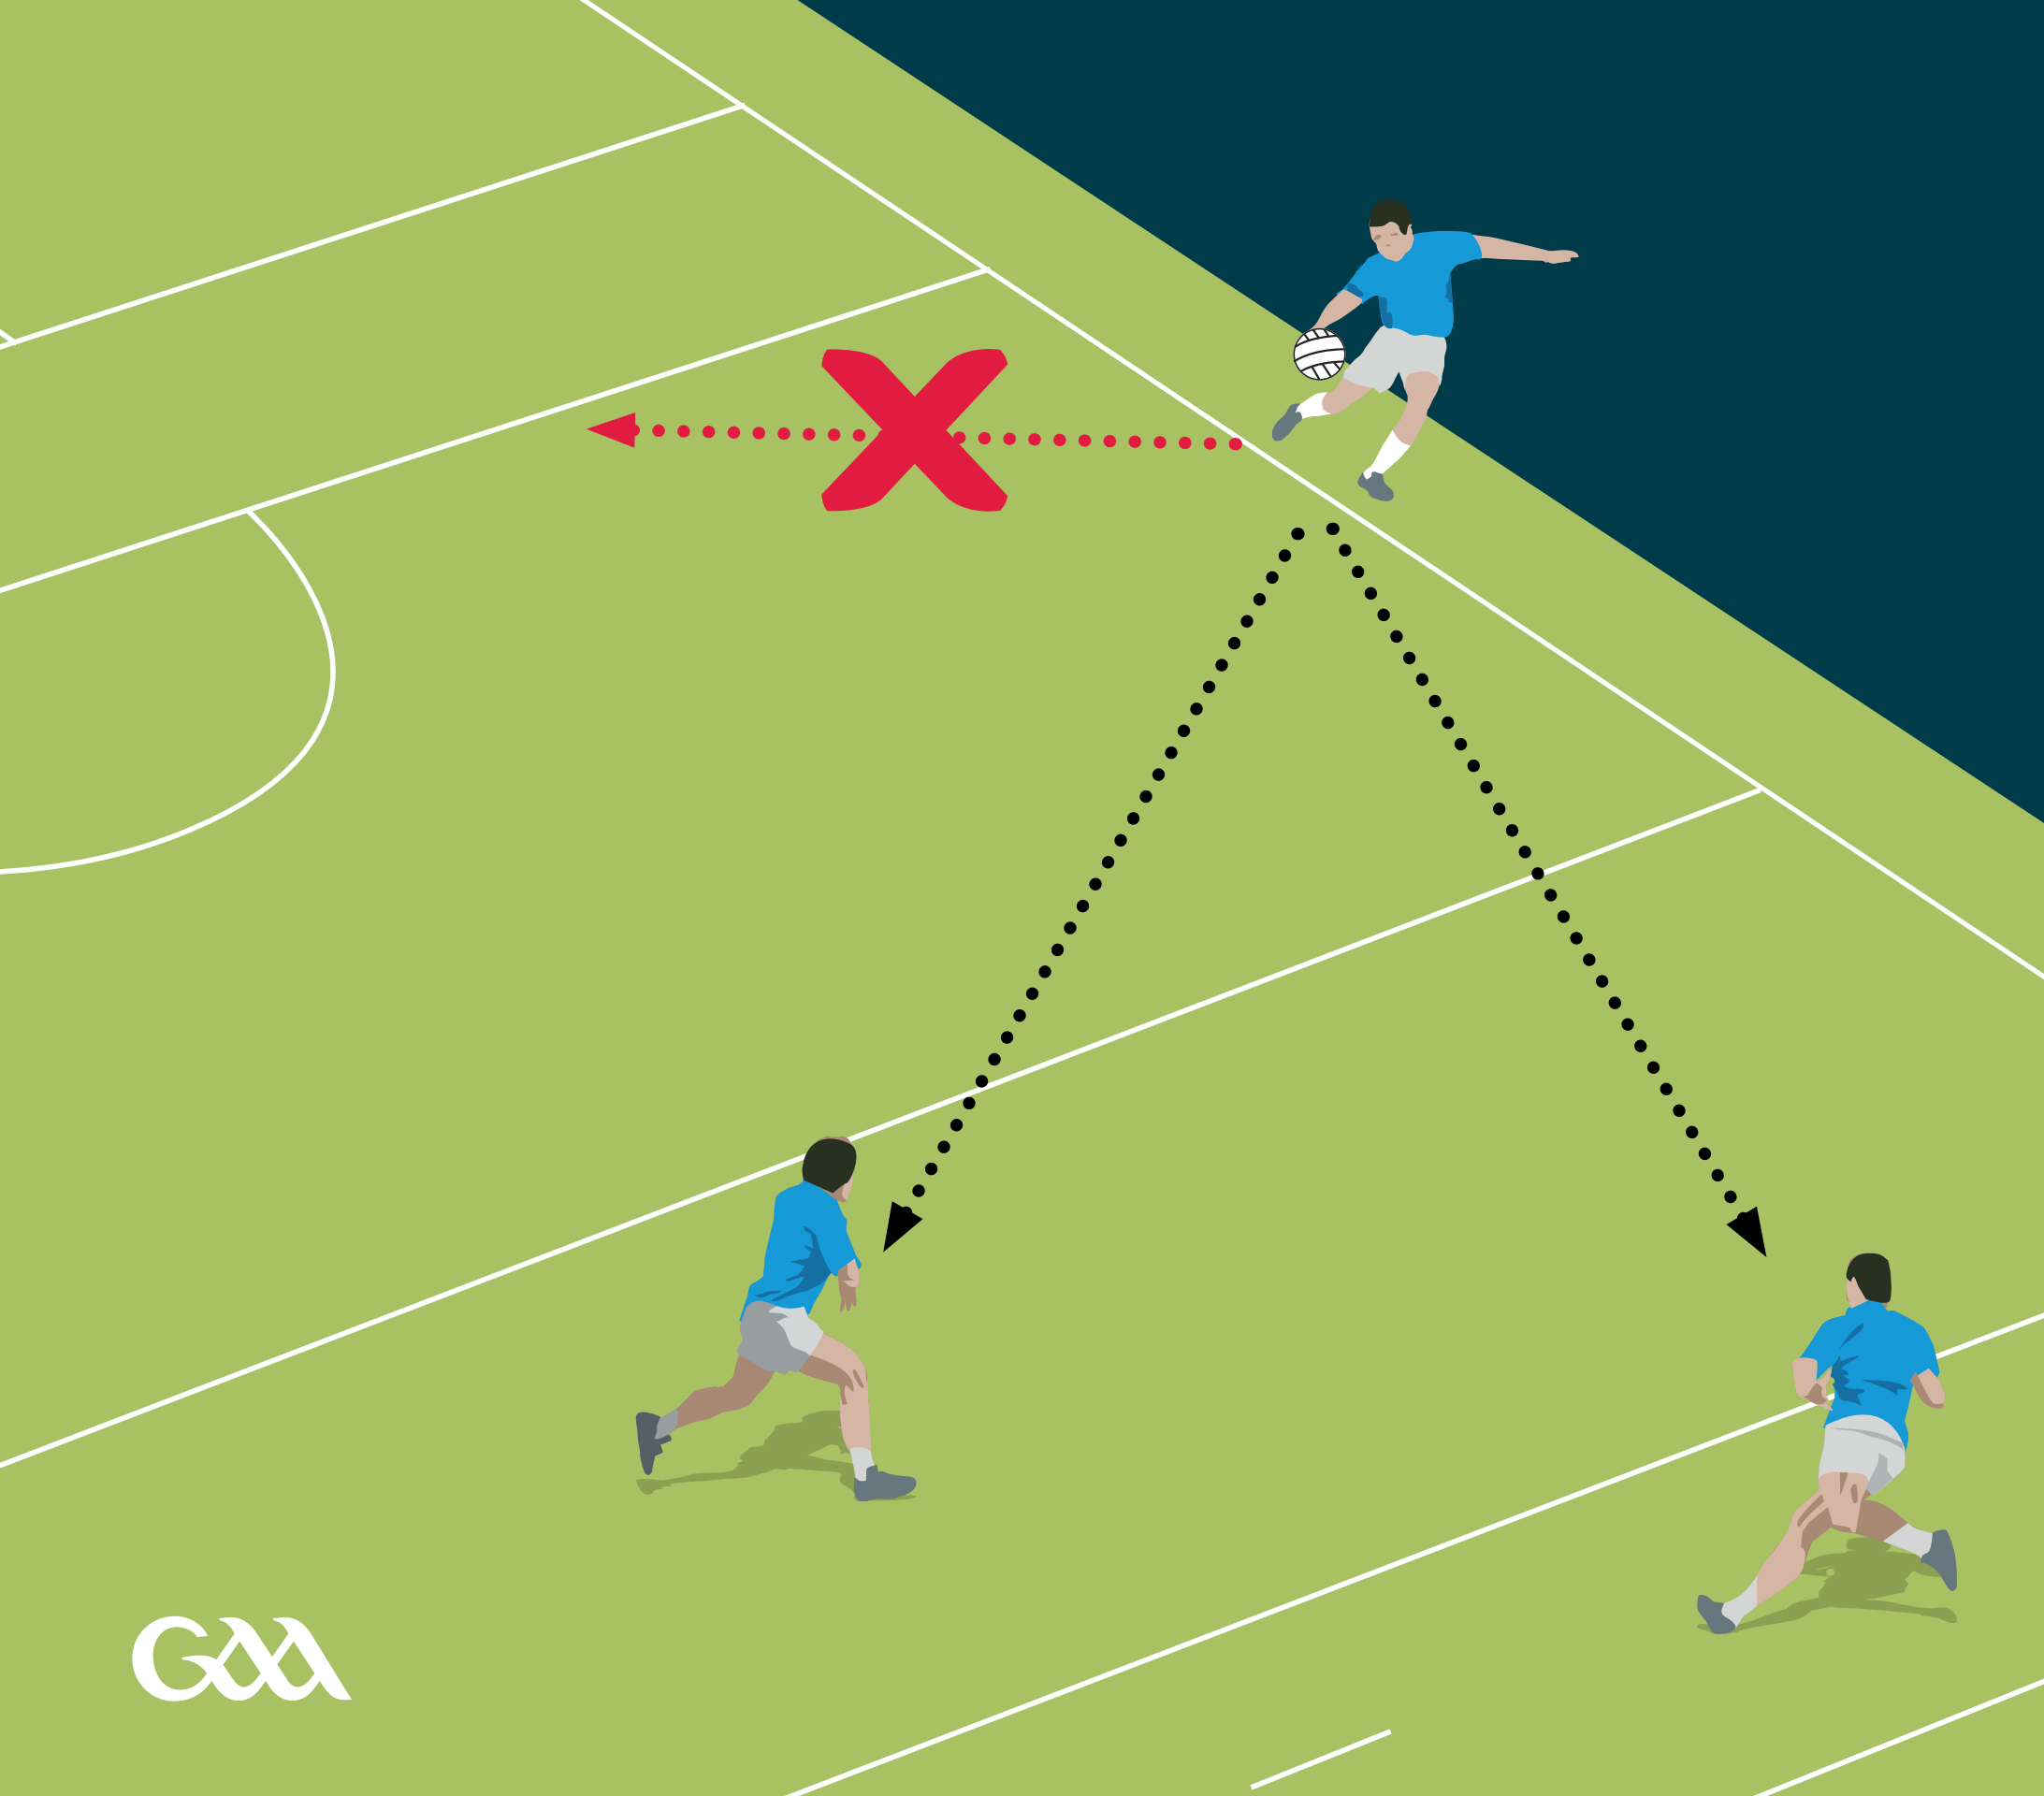

FOOTBALL

OFFICIAL GAA

EXPERIMENTAL PLAYING
RULES 2019

DECEMBER 2018

RULE 1

THE HAND PASS

To introduce a restriction of three consecutive passes of the ball with the fist or open hand by players of the team in possession.

The playing of the ball by open hand(s) or fist for the purpose of scoring a point shall not be deemed a hand pass. Once an opponent touches the ball in play, this will be considered a break in the hand pass chain.

RULE 2

THE SIDELINE KICK

The ball shall be played in a forward direction from the kick, except where the kick is inside the 20m line of the opposing team.

RULE 3

THE ADVANCED MARK

To extend the application of the Mark to the clean catching of the ball from a kick in play (i.e. not from set-play) delivered by the kicker on or beyond the opposing team's 45m line, that travels a minimum of 20 metres and without it touching the ground.

RULE 4

THE SIN BIN

To have a Penalty on the day for a Black Card Infraction by ordering off the offending player for 10 minutes in a Sin Bin.

RULE 5

THE KICK OUT

The kick-out shall be taken off the ground from a point on the part of the 20m line that forms the semi-circular arc.